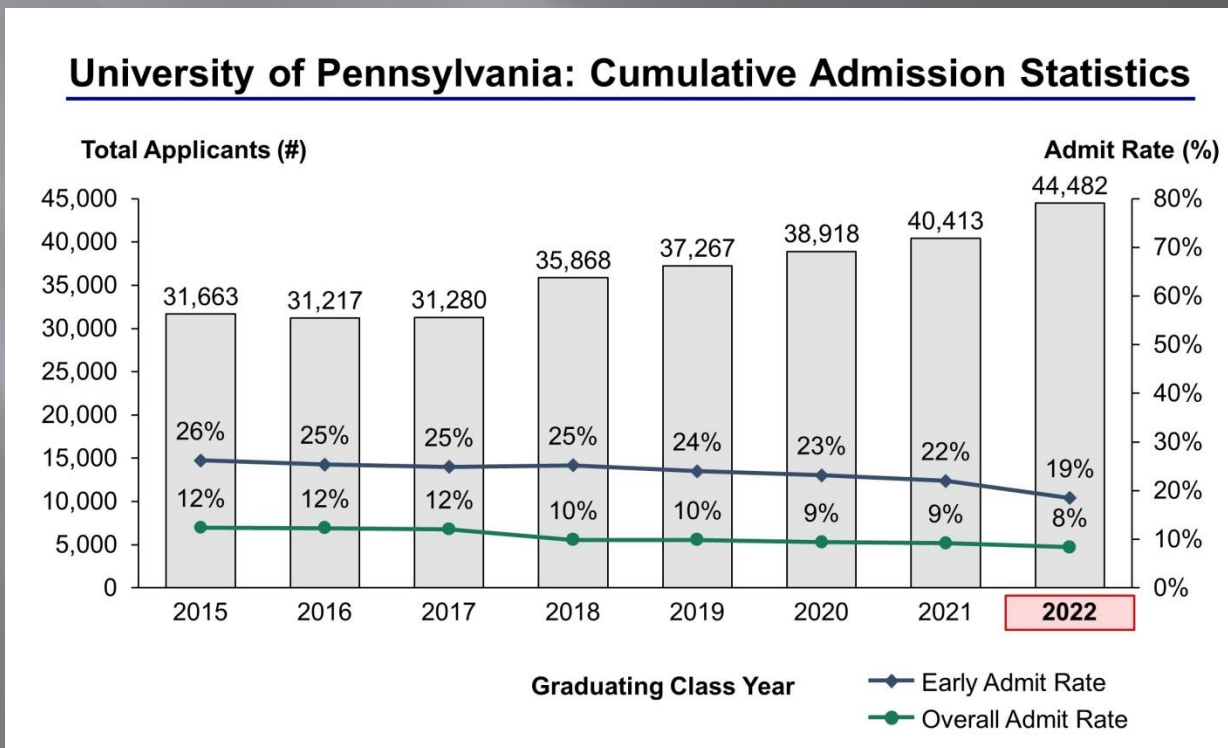

Admission Statistics

- ▣ The Princeton Review ranks Penn as the 6th most selective school in the United States. For the Class of 2023, entering in the fall of 2019, the University received a record-high 44,960 applications and admitted 7.44 percent of the applicants (5.46% in the regular decision cycle), marking Penn's most selective admissions cycle in the history of the University.