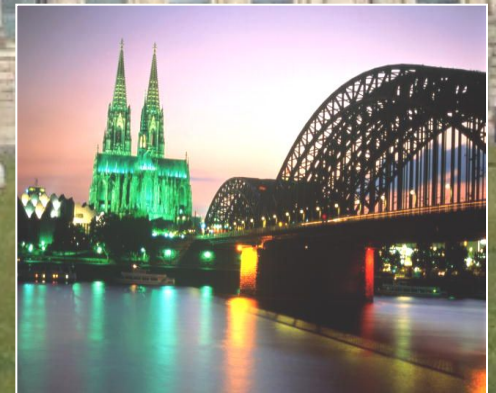

# Berlin

Berlin - capital of Germany.

# Goethe

1749 - 1832

The image features a composite background. The upper portion shows a range of rugged, snow-covered mountains under a clear blue sky. The lower portion shows a large, ornate castle with multiple towers and spires, situated on a hillside surrounded by dense evergreen trees. A semi-transparent white rectangular box is centered over the image, containing the text "THANK YOU FOR YOUR ATTENTION." in a bold, black, sans-serif font.