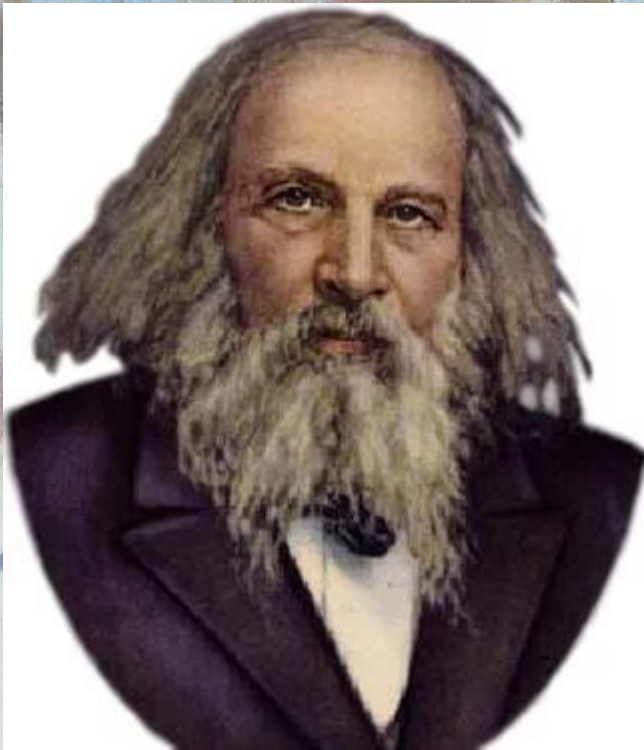

An impressionistic painting of a winter landscape. The scene is dominated by a snowy foreground and middle ground. Several bare, dark trees stand in the mid-ground, their branches reaching upwards. In the background, there are more trees and a building with a reddish-brown roof. The sky is a mix of light blue and white, suggesting a bright, overcast day. The overall style is characterized by visible brushstrokes and a vibrant, somewhat muted color palette.

Outstanding People of Russia

Dmitri Mendeleev

Dmitri Ivanovich Mendeleev (8 February 1834 – 2 February 1907 O.S. 27 January 1834 – 20 January 1907) was a Russian chemist and inventor. He formulated the Periodic Law, created a farsighted version of the periodic table of elements, and used it to correct the properties of some already discovered elements and also to predict the properties of eight elements yet to be discovered.

Mikhail Lomonosov

Mikhail Vasilyevich Lomonosov (19 [O.S. November 8] 1711 – April 15 [O.S. April 4] 1765) was a Russian polymath, scientist and writer, who made important contributions to literature, education, and science.

Alexander Popov

Alexander Stepanovich Popov

(March 16 [O.S. March 4] 1859 –
January 13 [O.S. December 31, 1905]
1906) was a Russian physicist who is
acclaimed in his homeland and some
eastern European countries as the
inventor of radio.