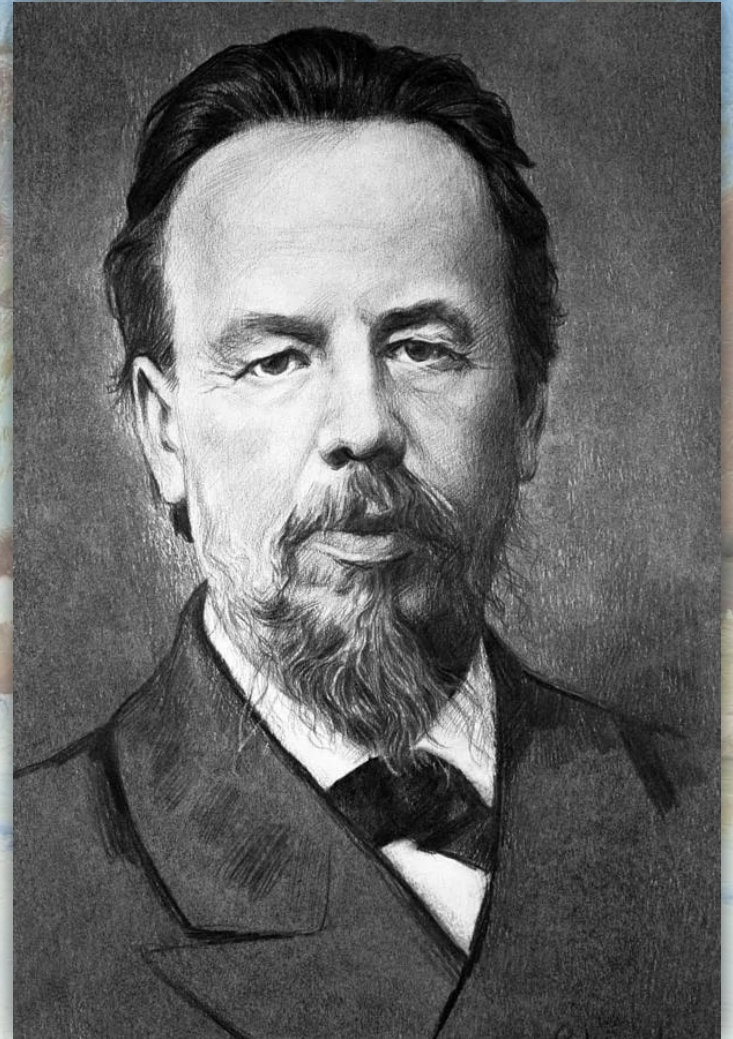

An impressionistic painting of a winter landscape. The scene is dominated by a snowy foreground and middle ground. Several bare, dark trees stand in the mid-ground, their branches reaching upwards. In the background, there are more trees and a building with a reddish-brown roof. The sky is a mix of light blue and white, suggesting a bright, overcast day. The overall style is characterized by visible brushstrokes and a vibrant, somewhat muted color palette.

Outstanding People of Russia

Dmitri Mendeleev

Dmitri Ivanovich Mendeleev (8 February 1834 – 2 February 1907 O.S. 27 January 1834 – 20 January 1907) was a Russian chemist and inventor. He formulated the Periodic Law, created a farsighted version of the periodic table of elements, and used it to correct the properties of some already discovered elements and also to predict the properties of eight elements yet to be discovered.

Mikhail Lomonosov

Mikhail Vasilyevich Lomonosov (19 [O.S. November 8] 1711 – April 15 [O.S. April 4] 1765) was a Russian polymath, scientist and writer, who made important contributions to literature, education, and science.

Alexander Popov

Alexander Stepanovich Popov

(March 16 [O.S. March 4] 1859 –
January 13 [O.S. December 31, 1905]
1906) was a Russian physicist who is
acclaimed in his homeland and some
eastern European countries as the
inventor of radio.