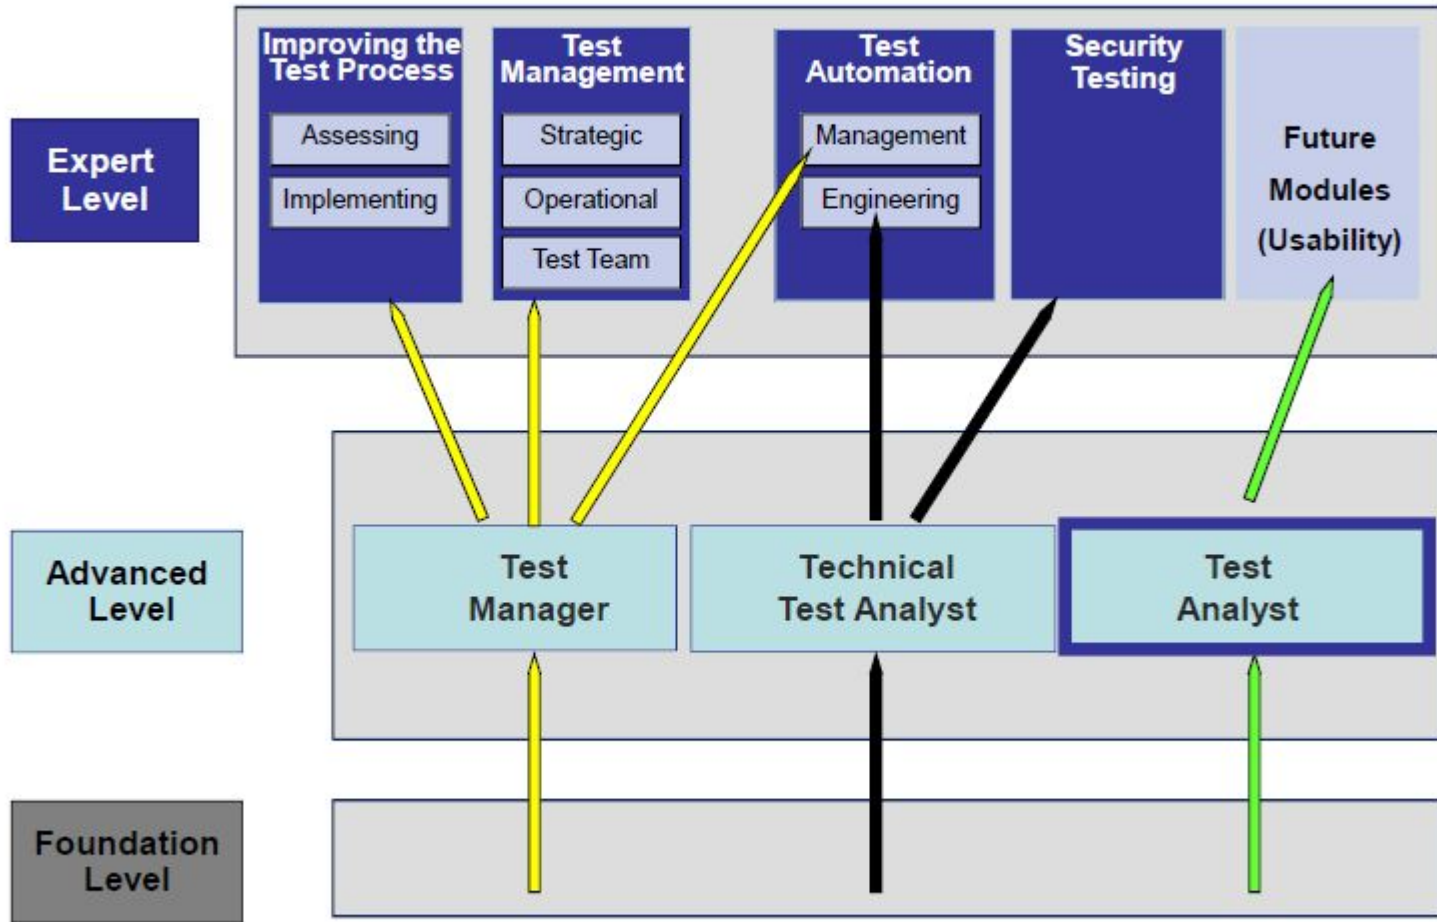

ISTQB® Certified Tester

ISTQB Certified Tester
Advanced Level

Questions according to the course parts

	?	%
Fundamentals of testing	7	18
Testing throughout the SW life cycle	6	16
Static testing	3	7
Test design methods	12	29
Test management	8	21
Tool support for testing	4	9