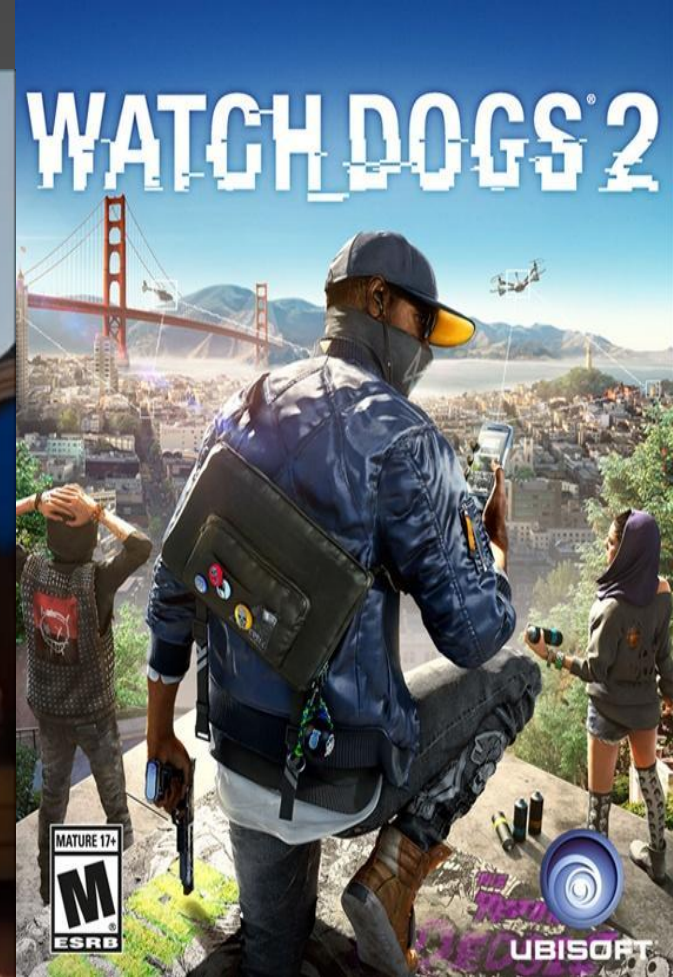

Watch Dogs 2.

15.11.2016.
Windows, PlayStation 4,
Xbox One.

09.06.2009.

1991.

[PROTOTYPE]

RADICAL[®]
ENTERTAINMENT

Prototype.

09.06.2009.