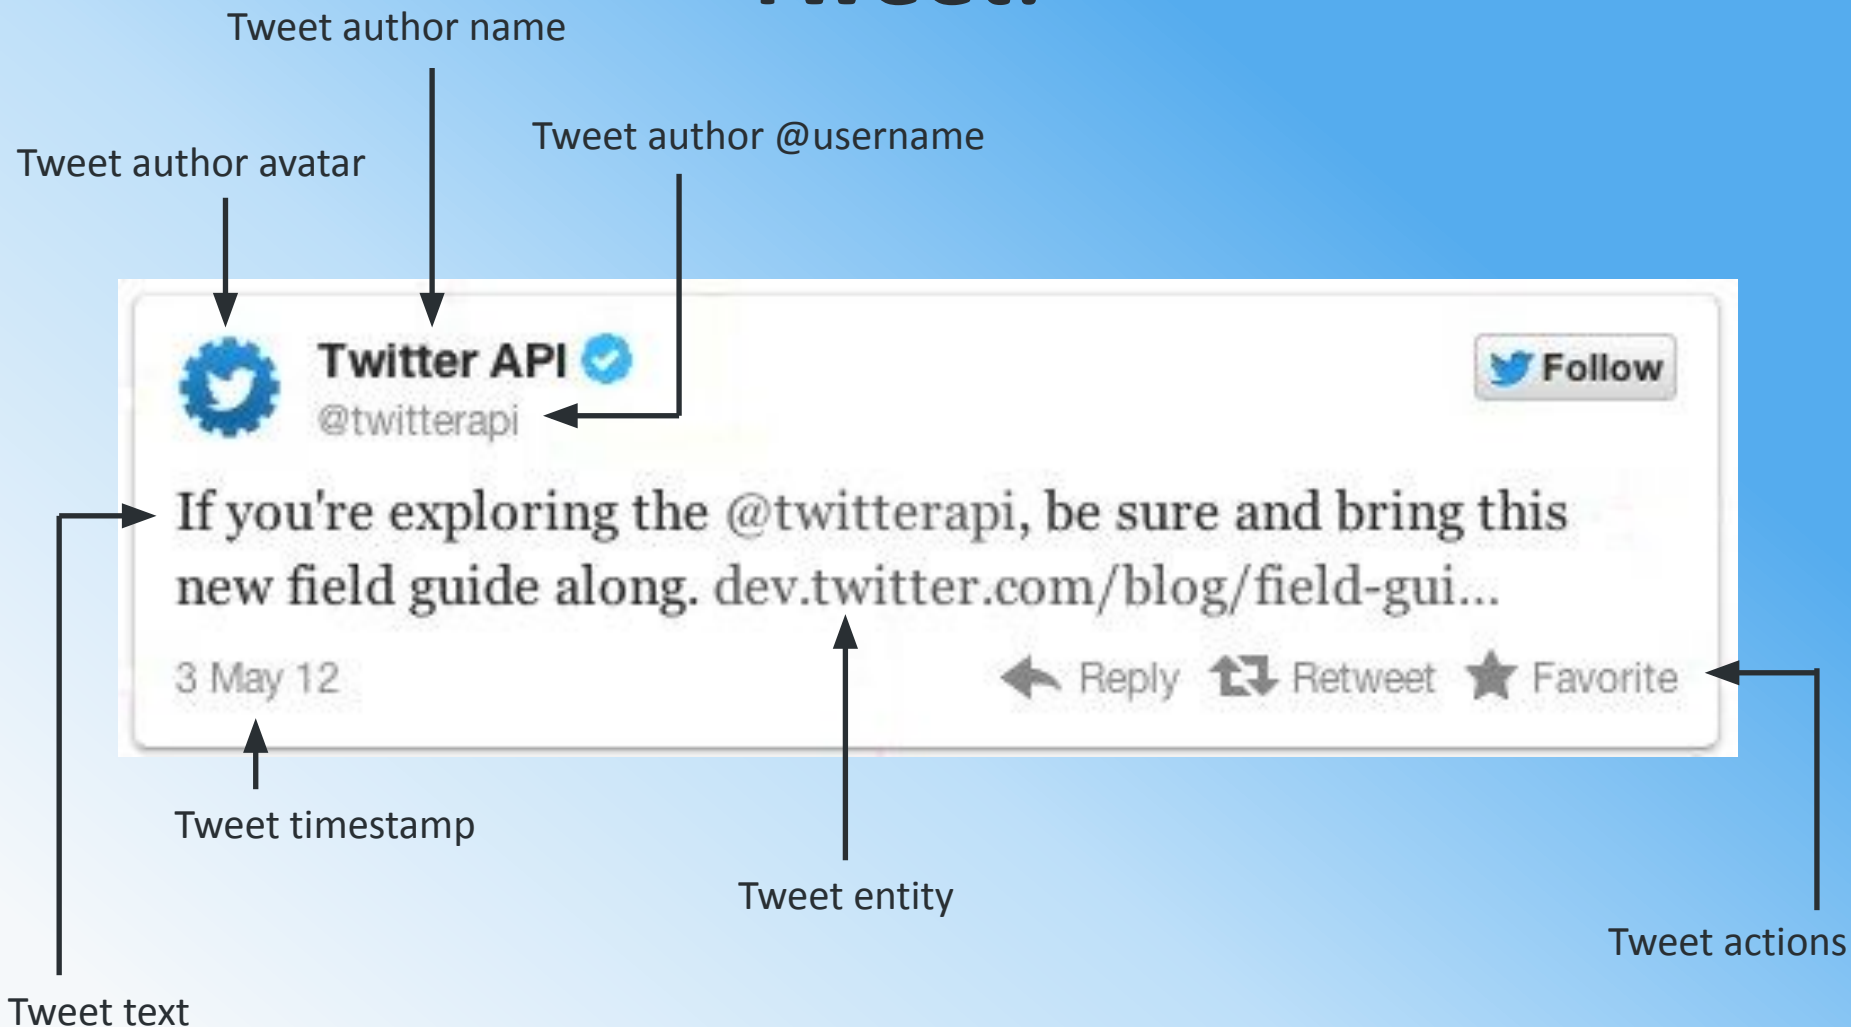

Интерфейс Tweet: